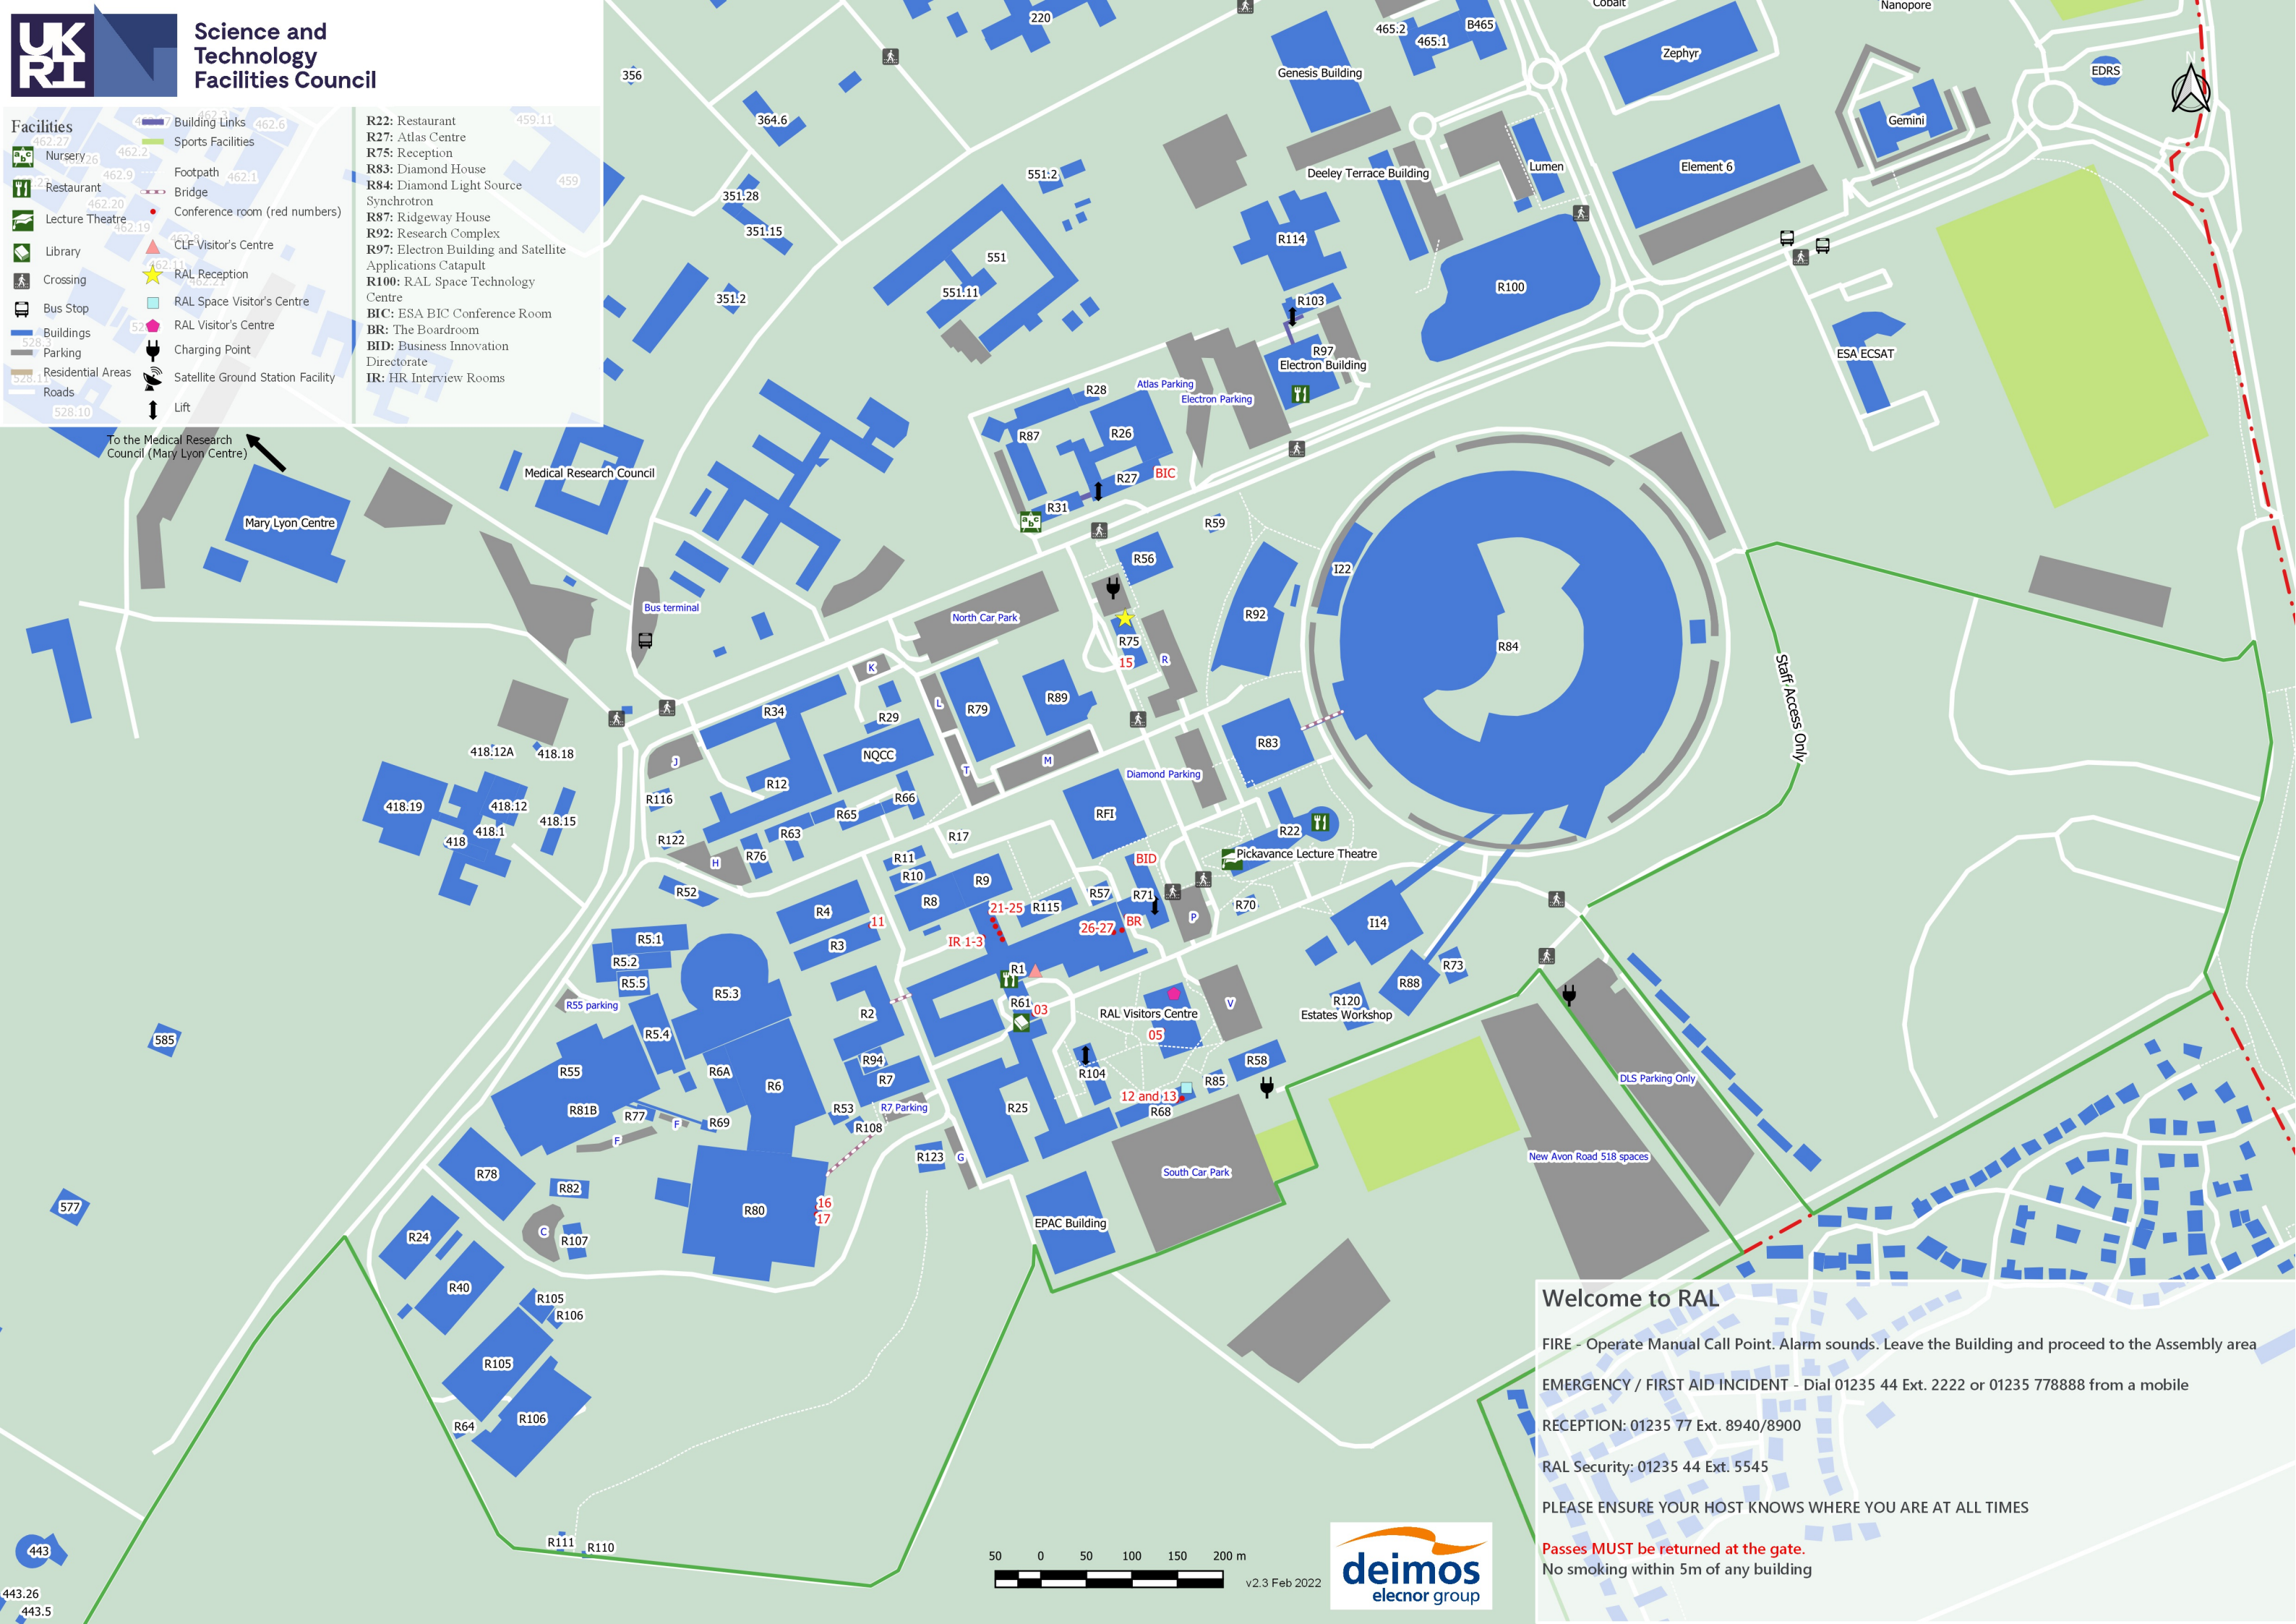

- Facilities**
- Building Links
 - Sports Facilities
 - Nursery
 - Restaurant
 - Lecture Theatre
 - Library
 - Crossing
 - Bus Stop
 - Buildings
 - Parking
 - Residential Areas
 - Roads
 - Footpath
 - Bridge
 - Conference room (red numbers)
 - CLF Visitor's Centre
 - RAL Reception
 - RAL Space Visitor's Centre
 - RAL Visitor's Centre
 - Charging Point
 - Satellite Ground Station Facility
 - Lift

- R22: Restaurant
- R27: Atlas Centre
- R75: Reception
- R83: Diamond House
- R84: Diamond Light Source Synchrotron
- R87: Ridgeway House
- R92: Research Complex
- R97: Electron Building and Satellite Applications Catapult
- R100: RAL Space Technology Centre
- Centre: ESA BIC Conference Room
- BIC: The Boardroom
- BID: Business Innovation Directorate
- IR: HR Interview Rooms