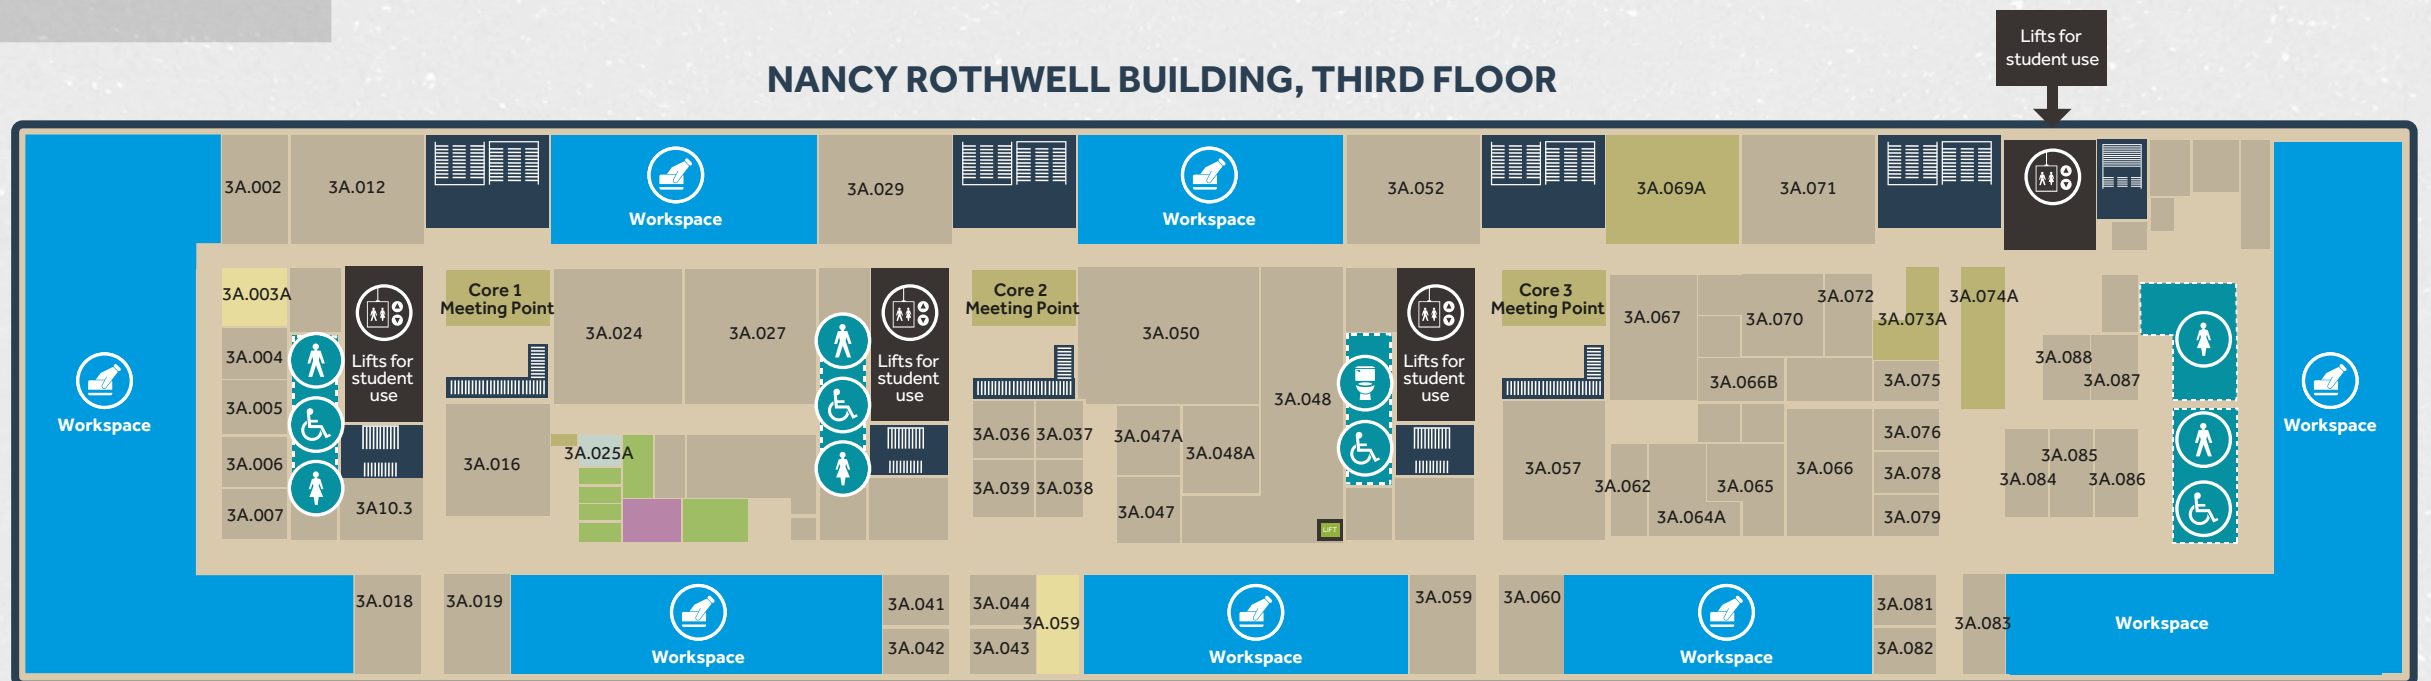

NANCY ROTHWELL BUILDING, THIRD FLOOR

	Female Toilet		Lift		Computer Cluster		Workspace
	Male Toilet		Café		Blended Lecture Theatre		Collaboration and Study Space
	Accessible Toilet		Student Support Hub		Tiered Lecture Theatre A		Informal Study Space
	All Gender Toilet		Makerspace		Tiered Lecture Theatre B		Swipe card access