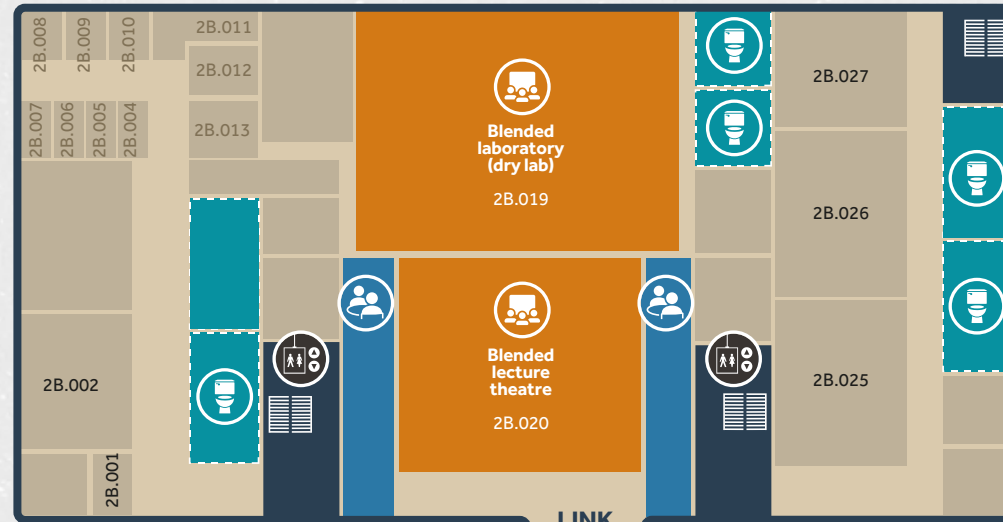

2

SECOND FLOOR

ENGINEERING BUILDING B, SECOND FLOOR