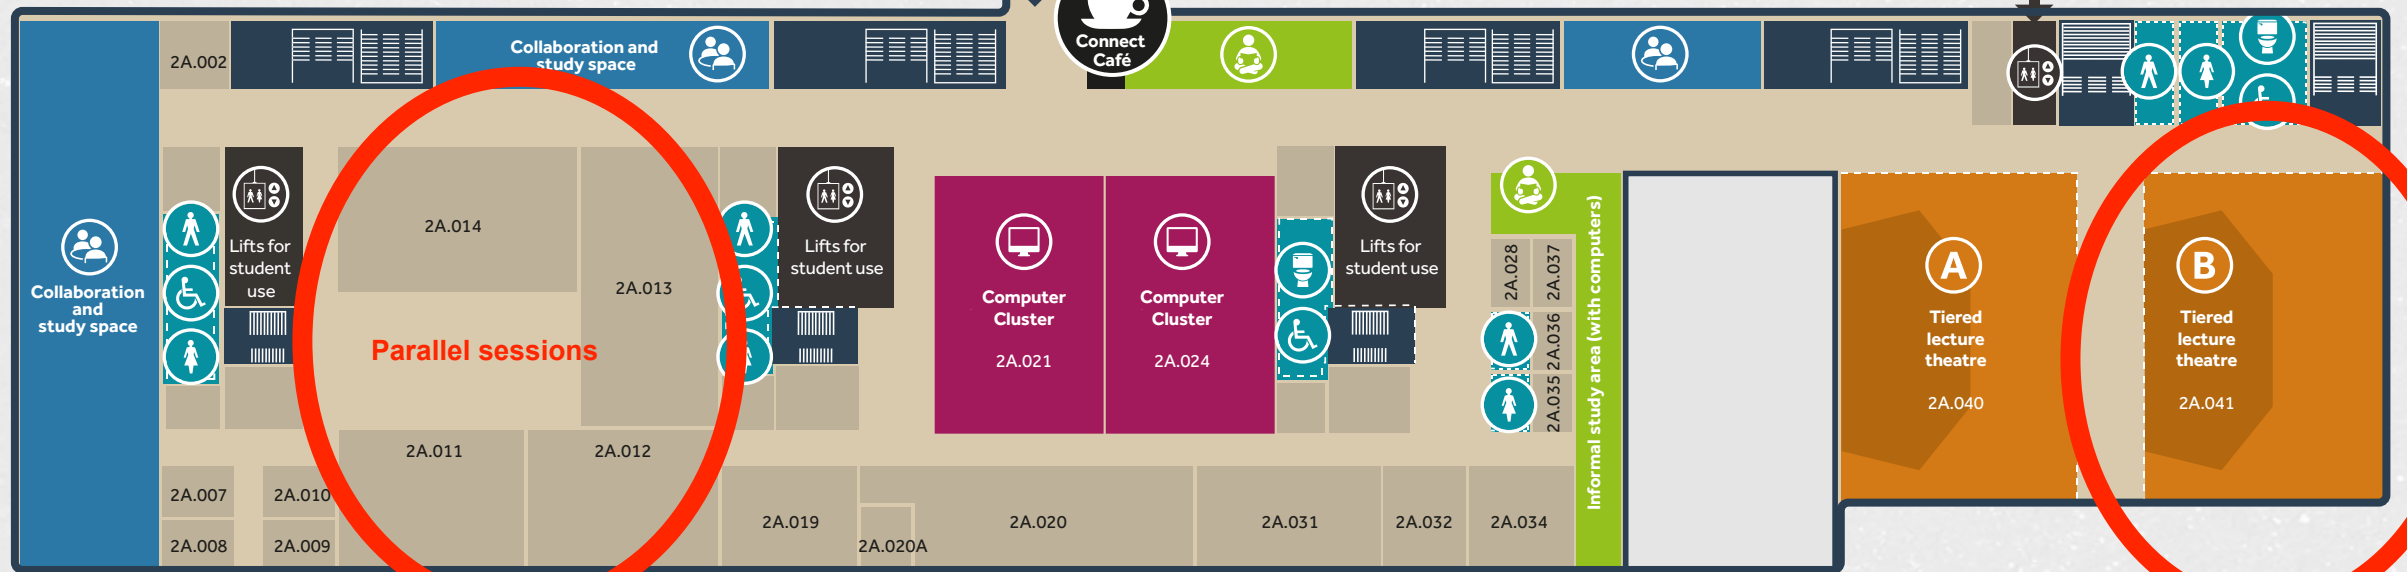

### NANCY ROTHWELL BUILDING, FIRST FLOOR

Plenary sessions

- |                   |                     |                          |                               |
|-------------------|---------------------|--------------------------|-------------------------------|
| Female Toilet     | Lift                | Computer Cluster         | Workspace                     |
| Male Toilet       | Café                | Blended Lecture Theatre  | Collaboration and Study Space |
| Accessible Toilet | Student Support Hub | Tiered Lecture Theatre A | Informal Study Space          |
| All Gender Toilet | Makerspace          | Tiered Lecture Theatre B | Swipe card access             |

### OPENING HOURS

For building opening hours, visit our Instagram page @uom\_mecd

### NANCY ROTHWELL BUILDING, SECOND FLOOR

Plenary sessions

Female Toilet	Lift	Computer Cluster	Workspace
Male Toilet	Café	Blended Lecture Theatre	Collaboration and Study Space
Accessible Toilet	Student Support Hub	Tiered Lecture Theatre A	Informal Study Space
All Gender Toilet	Makerspace	Tiered Lecture Theatre B	Swipe card access