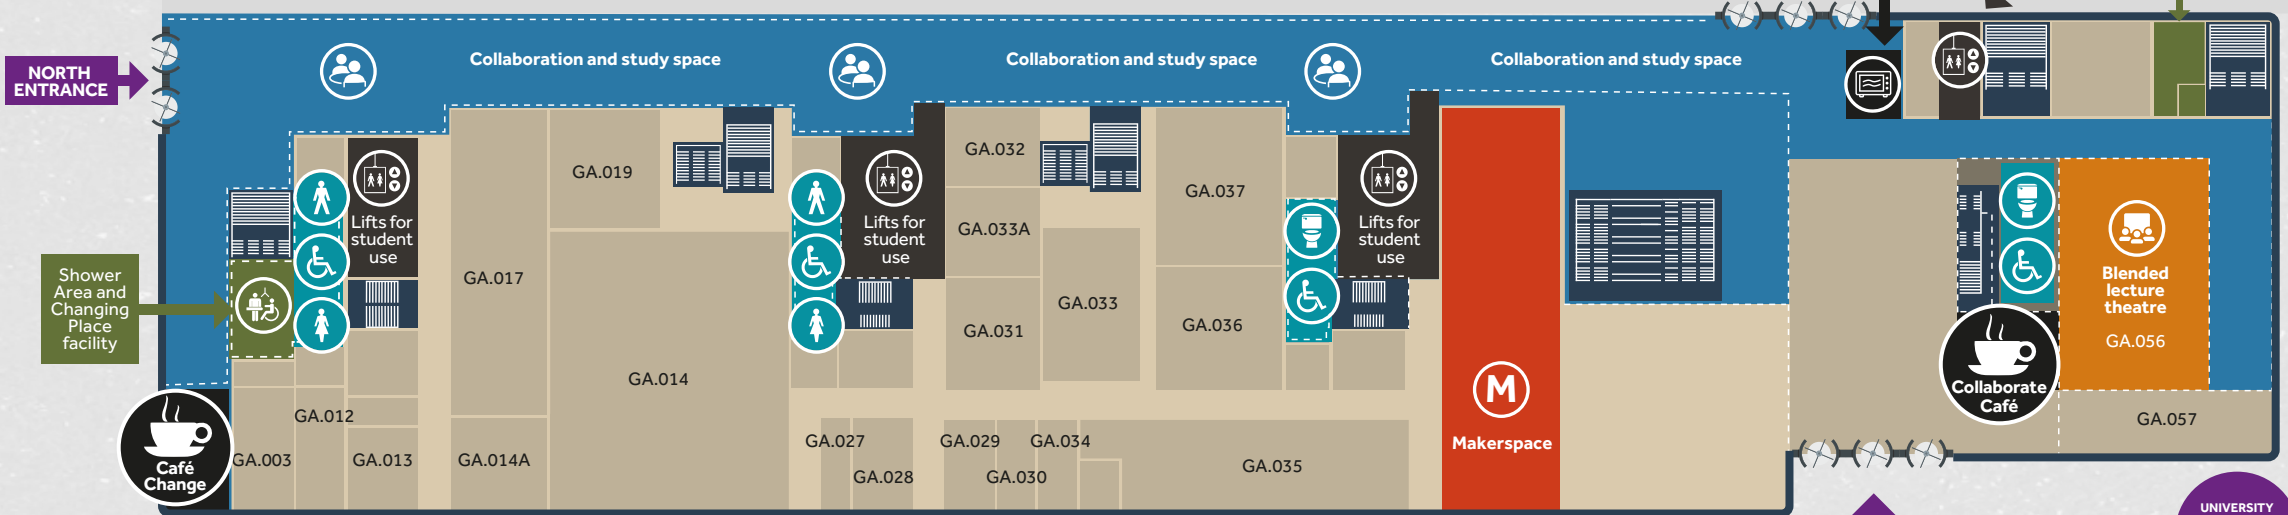

NANCY ROTHWELL BUILDING, GROUND FLOOR

NORTH ENTRANCE

EAST ENTRANCE

SOUTH ENTRANCE

GROSVENOR STREET

BOOTH STREET EAST

SPOT SOMETHING - WE'LL SORT IT

If you see anything that's not right, or needs attention we want to hear from you.

Email - TEAM@manchester.ac.uk

YORK STREET BUILDING

FIRE ASSEMBLY POINT ACROSS THE ROAD 04

AQUATICS CENTRE

OXFORD ROAD ALL MAJOR TRAVEL ROUTES AND FOOD OUTLETS

UNIVERSITY PLACE KILBURN BUILDING