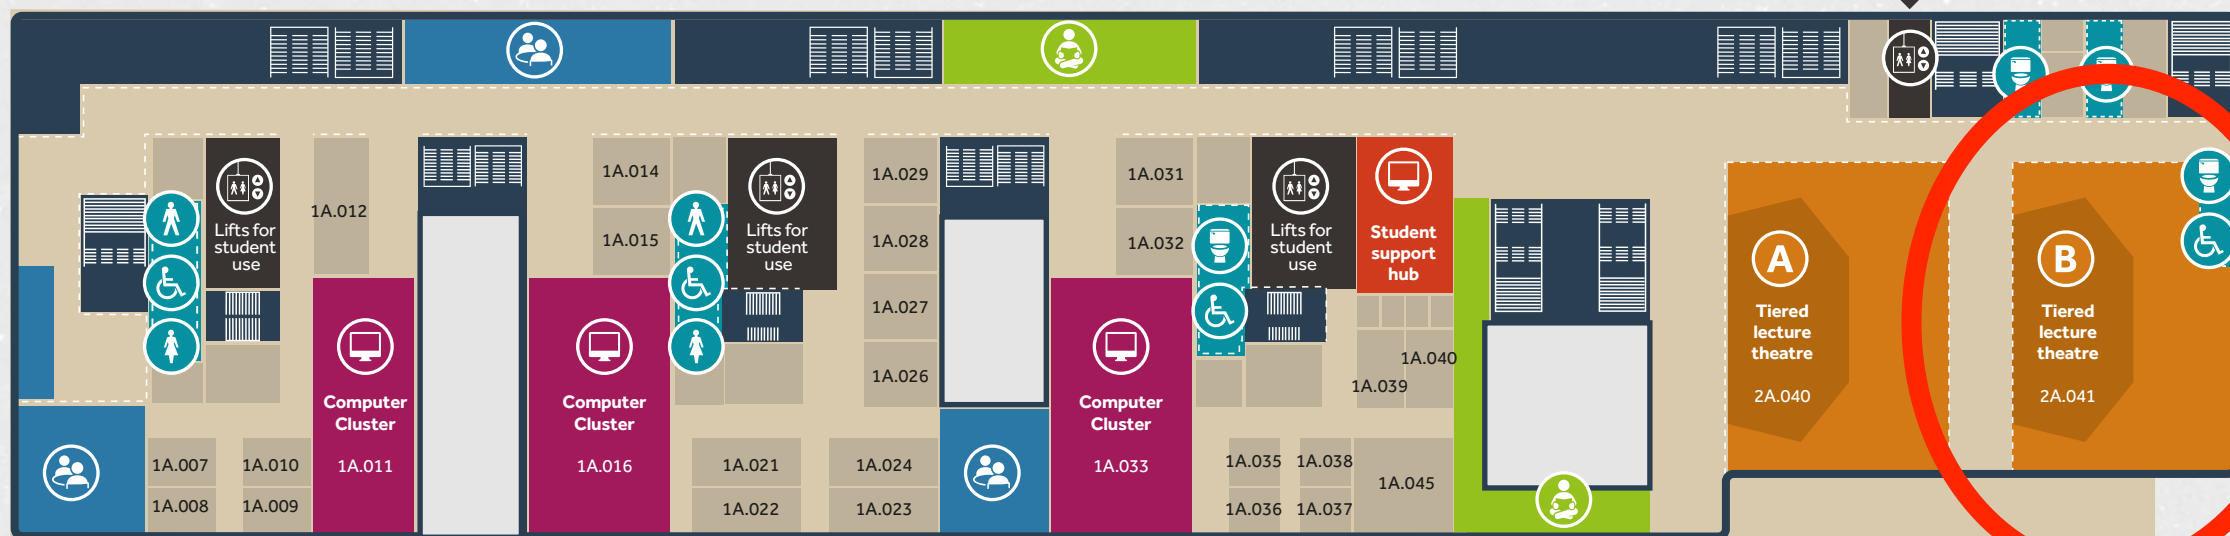

### ENGINEERING BUILDING B, FIRST FLOOR

### NANCY ROTHWELL BUILDING, FIRST FLOOR

Plenary sessions

- |                   |                     |                          |                               |
|-------------------|---------------------|--------------------------|-------------------------------|
| Female Toilet     | Lift                | Computer Cluster         | Workspace                     |
| Male Toilet       | Café                | Blended Lecture Theatre  | Collaboration and Study Space |
| Accessible Toilet | Student Support Hub | Tiered Lecture Theatre A | Informal Study Space          |
| All Gender Toilet | Makerspace          | Tiered Lecture Theatre B | Swipe card access             |