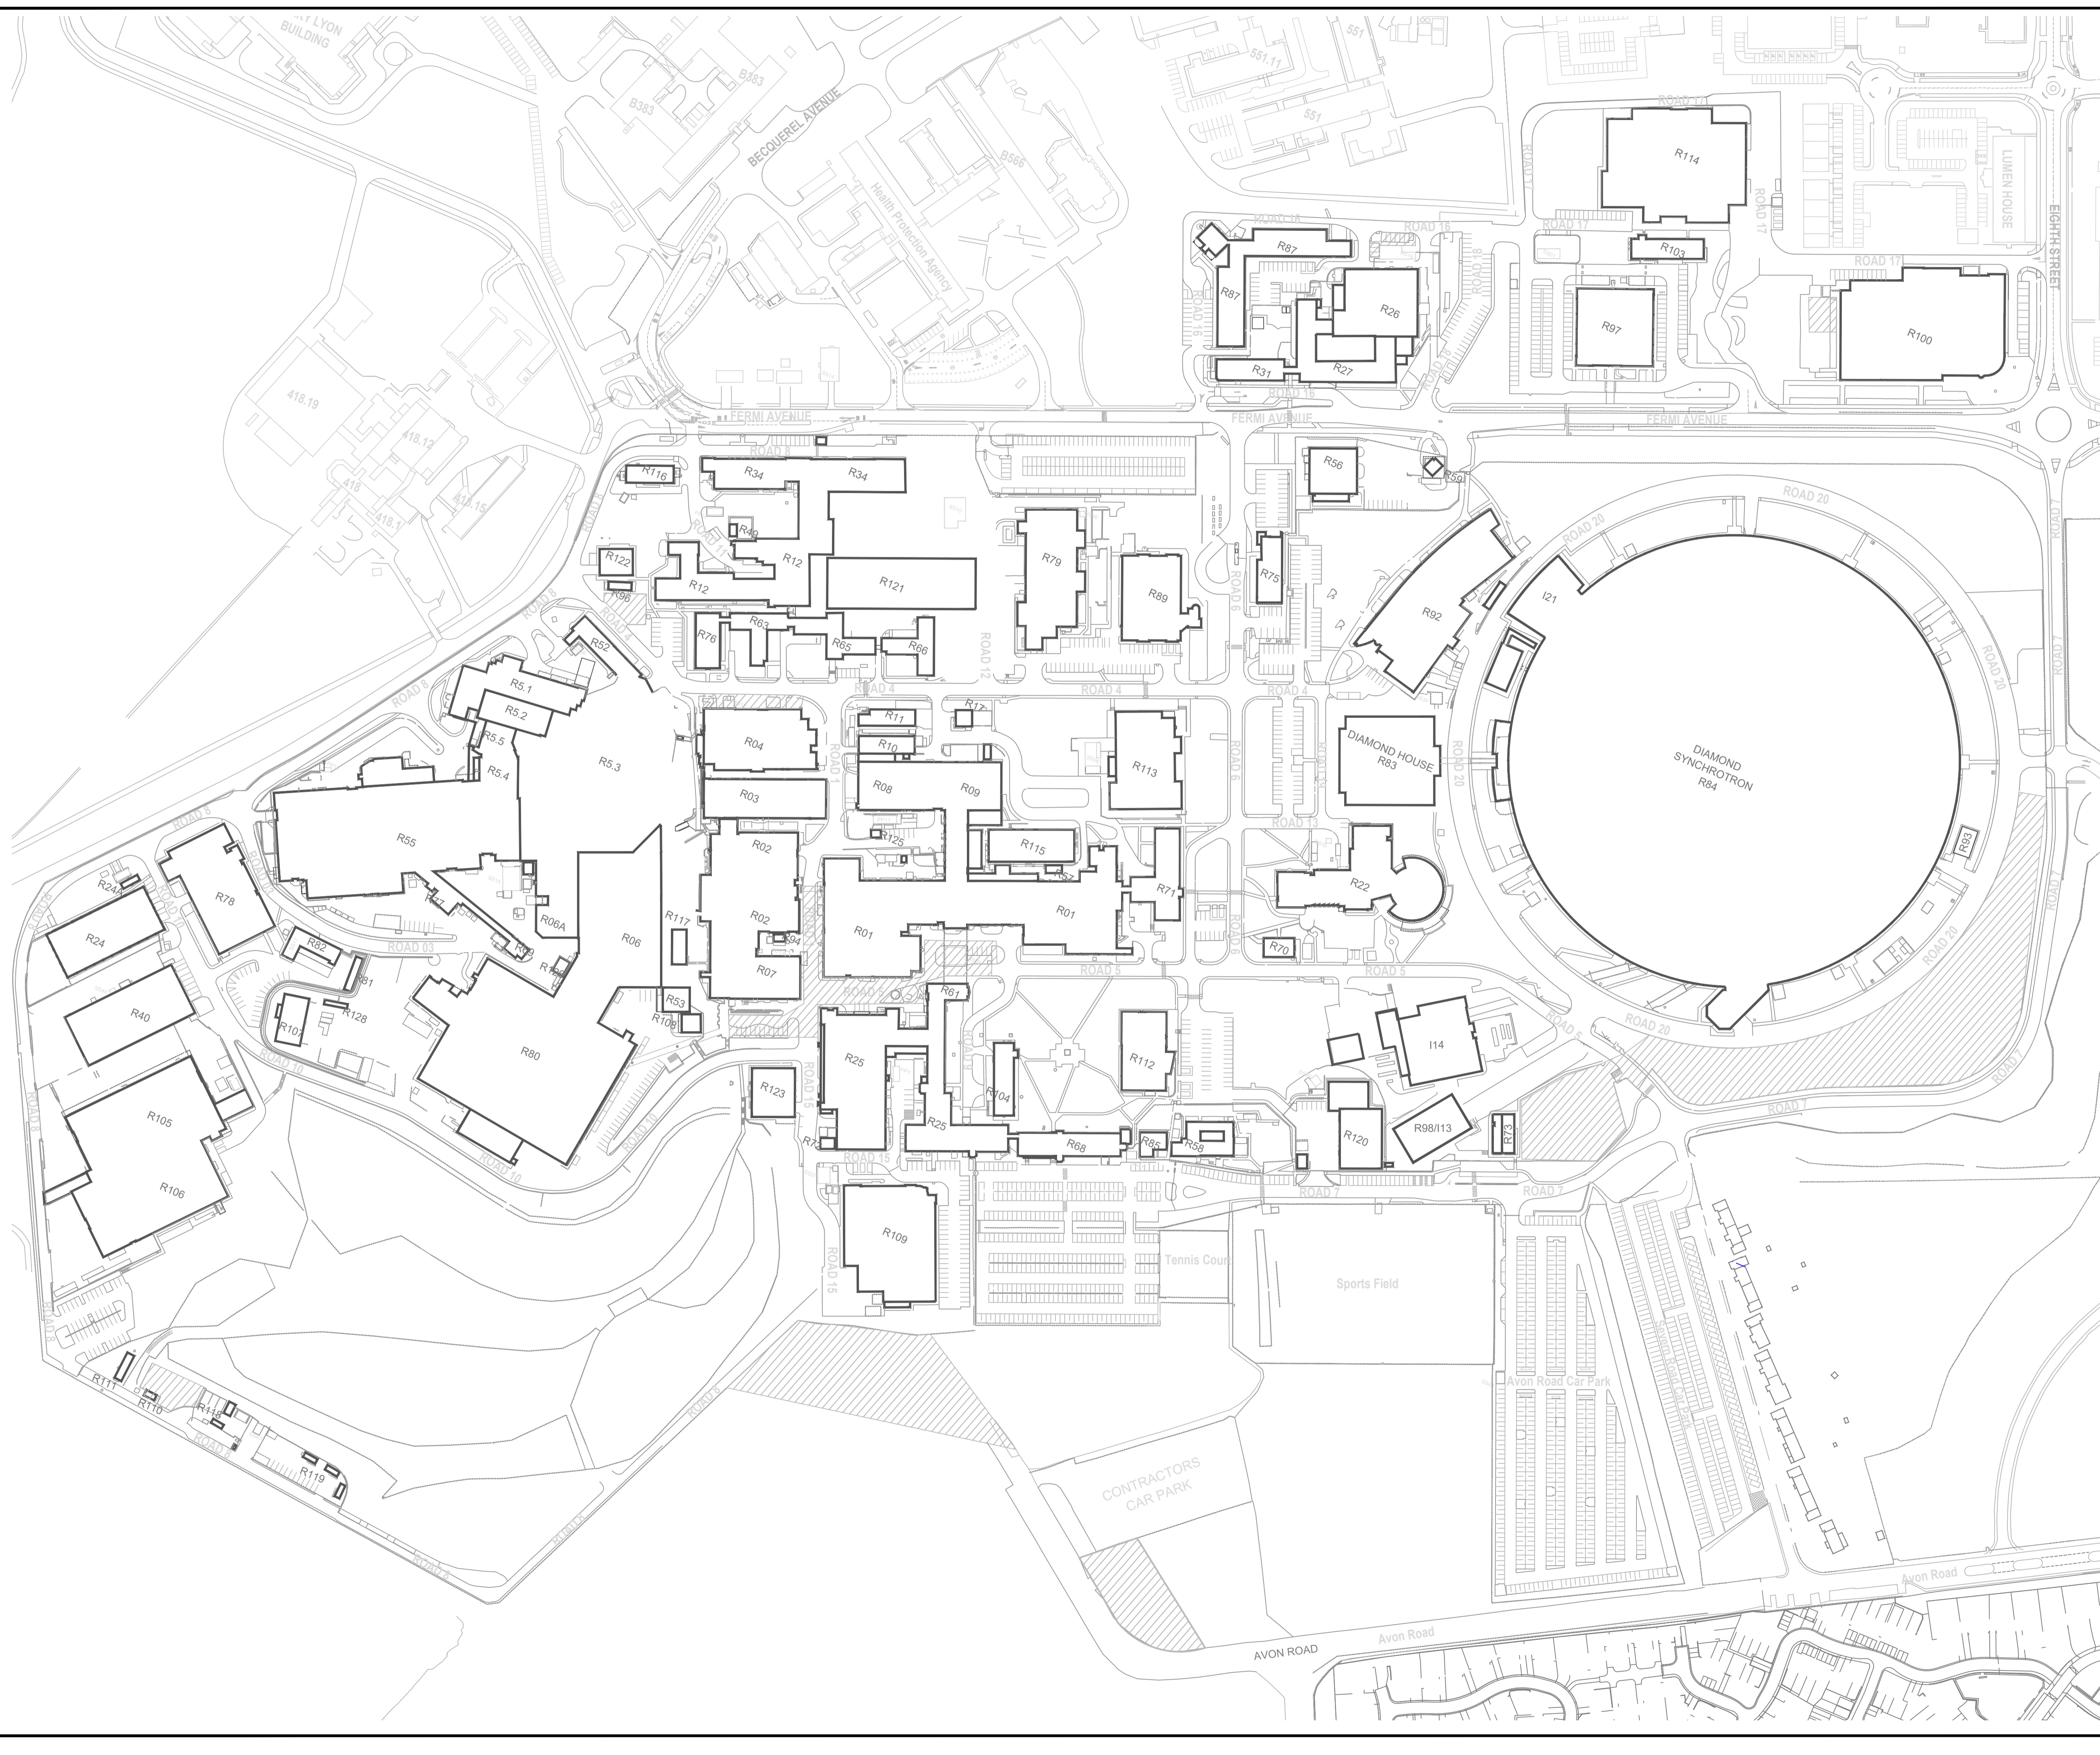

Status	Reference Drawing		
			
Estates Services Rutherford Appleton Laboratory Harwell Campus Didcot, OX11 0QX Tel +44 (0)1235 446644			
Title Rutherford Appleton Laboratory Site Plan			
Building	Site	Job No.	Disc.
Drawn		Chkd	Scale
Date	25 10 2024	Appd	NTS
Number			Issue A