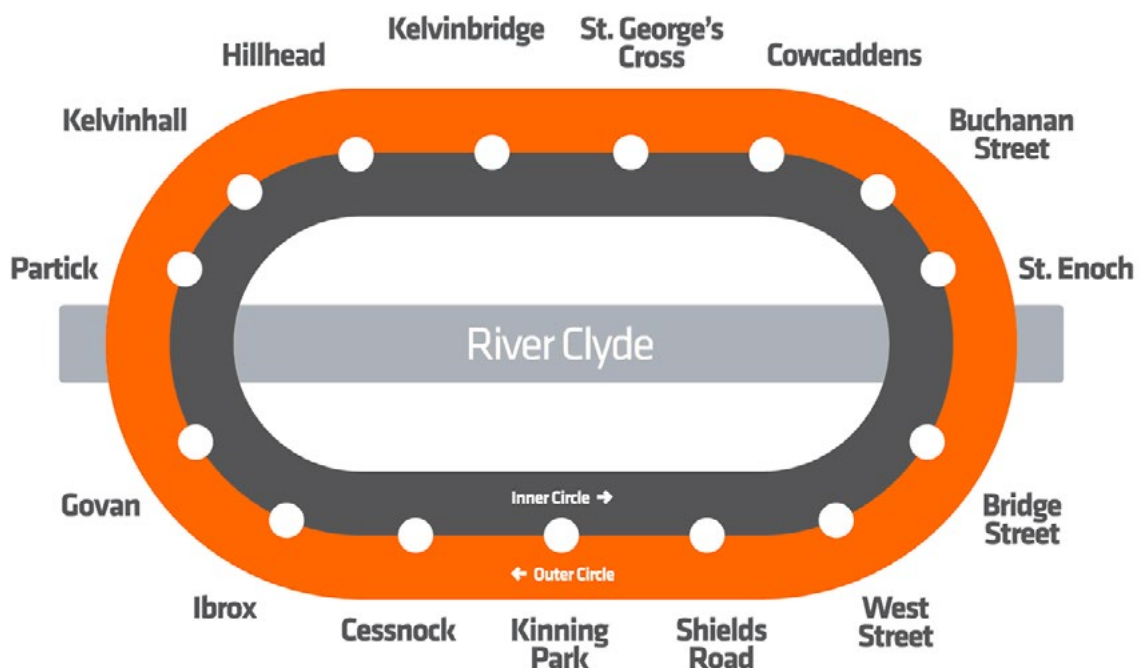

## Hotels for the University of Glasgow

The University of Glasgow is situated in the West End, with a variety of small hotels and guest houses nearby, as well as links to the City Centre hotels by Subway.

The closest Subway station to the main University campus is Hillhead and the closest stations for the City Centre are Buchanan Street and St. Enoch. Hotels near these stations are suggested below.

Glasgow Subway map