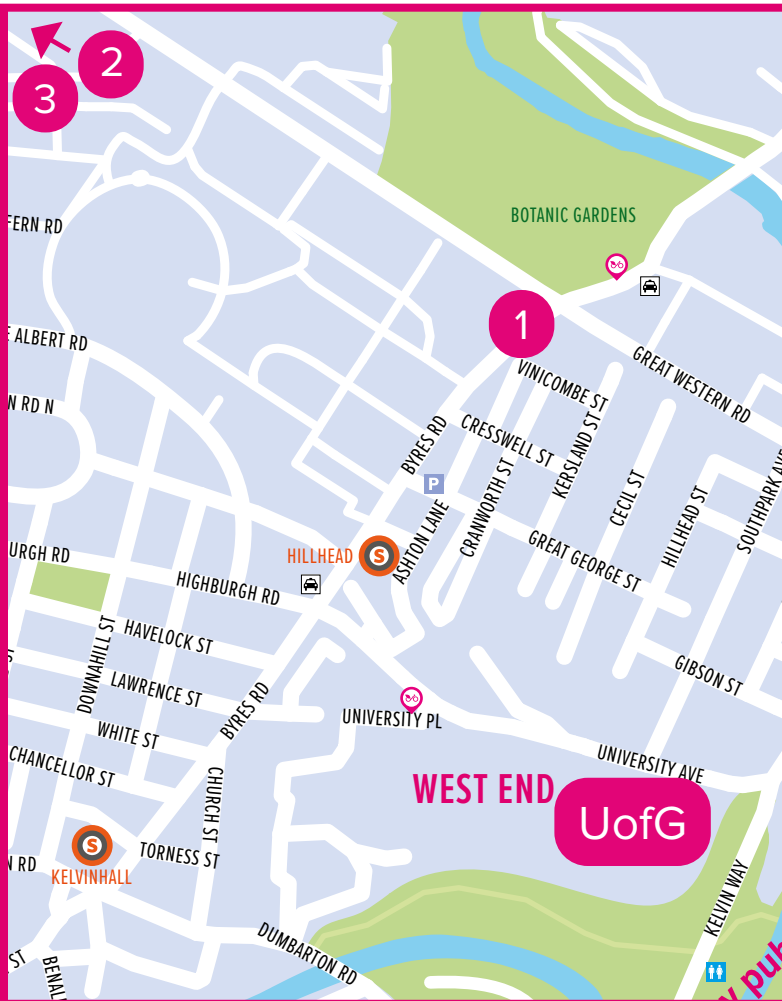

Hotels for the University of Glasgow

WEST END

1. Glasgow Grosvenor Hotel
2. Hotel Du Vin
3. Leonardo Inn Glasgow West End

CITY CENTRE Buchanan Street

5. Carlton George
6. Premier Suites George Square
7. Native Glasgow

CITY CENTRE Cowcaddens

4. DoubleTree by Hilton

CITY CENTRE St Enoch

8. Premier Inn St Enoch Square
9. Motel One
10. Yotel
11. Leonardo Hotel
12. Clayton
13. Adagio Aparthotel

BOOK NOW

Click [here](#) to check best available rates and book.

Delegates are advised to book early to guarantee availability at their preferred hotel.

As an affiliate partner of Booking.com, Glasgow Convention Bureau will receive commission for confirmed accommodation booked through the above link.

**GLASGOW
CONVENTION
BUREAU**