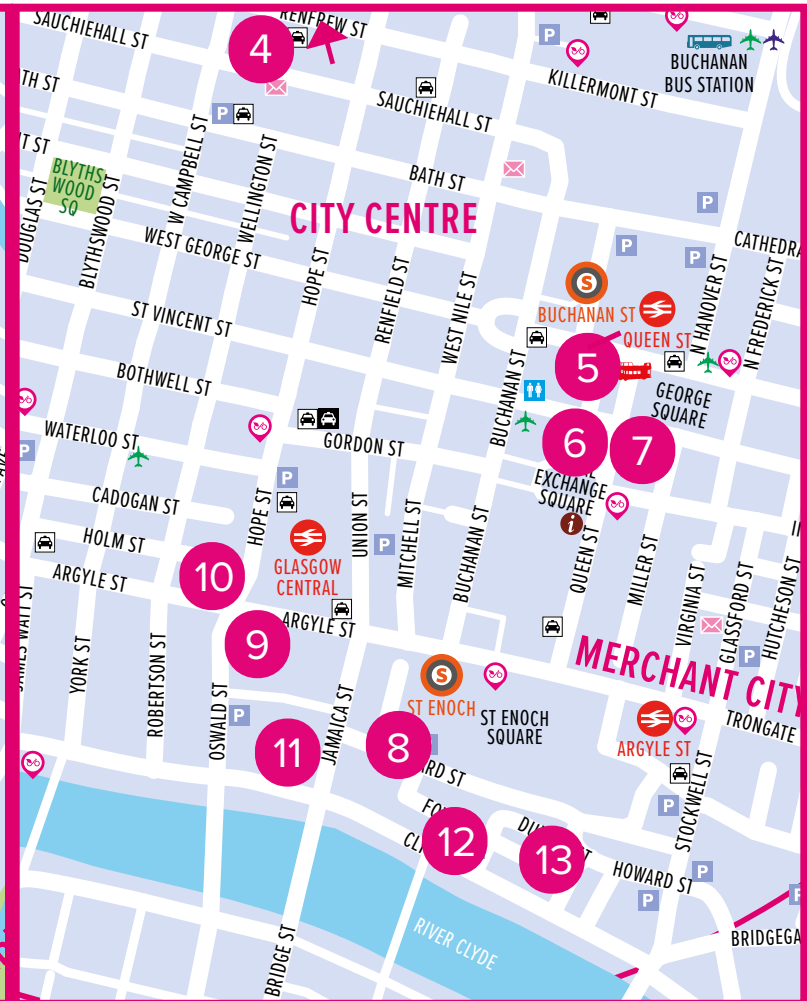

Hotels for the University of Glasgow

WEST END

1. Glasgow Grosvenor Hotel
2. Hotel Du Vin
3. Leonardo Inn Glasgow West End

CITY CENTRE Buchanan Street

5. Carlton George
6. Premier Suites George Square
7. Native Glasgow

CITY CENTRE Cowcaddens

4. DoubleTree by Hilton

CITY CENTRE St Enoch

8. Premier Inn St Enoch Square
9. Motel One
10. Yotel
11. Leonardo Hotel
12. Clayton
13. Adagio Aparthotel

BOOK NOW

Click [here](#) to check best available rates and book.

Delegates are advised to book early to guarantee availability at their preferred hotel.

As an affiliate partner of Booking.com, Glasgow Convention Bureau will receive commission for confirmed accommodation booked through the above link.

**GLASGOW
CONVENTION
BUREAU**